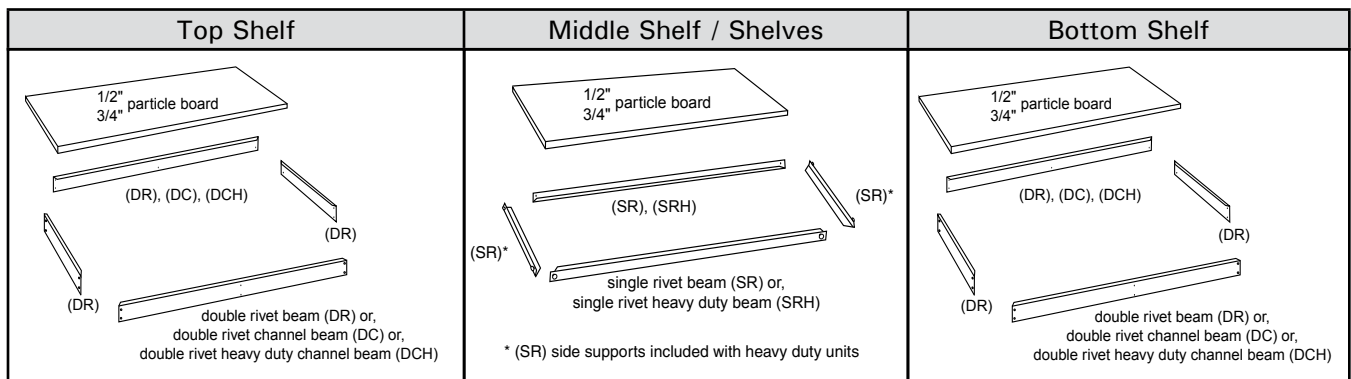

Boltless Shelving

SERIES 200B SHELF ILLUSTRATION

This high capacity shelving utilizes Double Rivet Beams to increase capacities and allow for wide span applications. These units are manufactured from heavy duty steel and feature the Series 200 boltless design which provides for easy installation without nuts, bolts or shelf clips. Shelves are accessible from all four sides and can be adjusted every 1^{1/2}". These units are available with or without particle board decking. Units priced at 7' tall. Other heights available for immediate shipment. Units come standard with 3 adjustable shelves. Extra shelves available separately. Finish: Powder Coated Gray

SERIES 200A LOW PROFILE SHELVING

- No Nuts, Bolts or Shelf Clips
- 14 Gauge Post
- Accessible from all four sides
- Shelves are adjustable every 1 1/2"
- Available with or without Particle Board Decking
- Gray powder coated finish

Boltless Shelving

SERIES 200A SHELF ILLUSTRATION

This durable shelving utilizes low profile Single Rivet Beams to maximize available storage space. Manufactured from heavy duty steel, these units feature the Series 200 boltless design which provides for easy installation without nuts, bolts or shelf clips. Shelves can be adjusted every 1 1/2" and are all accessible from all four sides. Standard height 7'. Other heights available. Standard duty shelving utilizes 1/2" Industrial Grade particle board decking. Heavy duty shelving utilizes 3/4" particle board decking. Available with or without particle board decking. Finish: Powder Coated Gray.