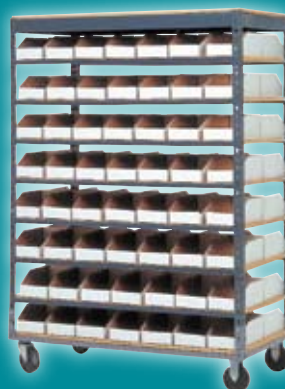

# BINS & BIN UNITS

# PLASTIC BINS

These injection molded polypropylene bins are extremely durable and are available in a variety of sizes to fit your specific needs. These bins are waterproof and unaffected by oil and grease. Front of bin has large label area. Bin cups fit into all plastic bins. Plastic bins are available in yellow. Bin dividers available in black.

Shown with bin dividers

Shown with bin cups

| Plastic Bins |                               |
|--------------|-------------------------------|
| Model Number | W x D x H                     |
| 255-SB124    | 4" x 11 <sup>1/2</sup> " x 4" |
| 255-SB126    | 6" x 11 <sup>1/2</sup> " x 4" |
| 255-SB128    | 8" x 11 <sup>1/2</sup> " x 4" |
| 255-SB184    | 4" x 17 <sup>1/2</sup> " x 4" |
| 255-SB186    | 6" x 17 <sup>1/2</sup> " x 4" |

# CORRUGATED BINS

An economical way to store and organize small or loose parts. These rugged bins are constructed of 200 lb. test corrugated board. The bins fold together quickly and are ready for use in seconds. Sold 100 bins per carton only.