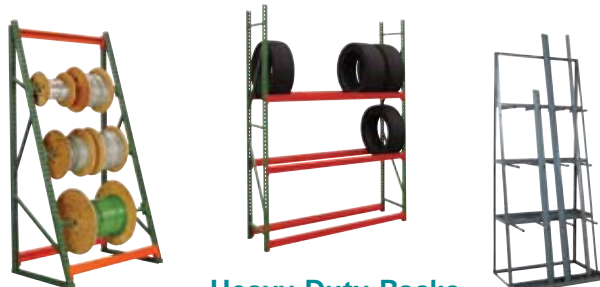

## PICK RACKS

These highly functional pick racks feature angled shelves for easy visibility and quick access to parts and supplies. Available with extremely durable plastic (polypropylene) or corrugated storage bins that are ideal for organizing small parts. Units are 12" deep and are available with either 4", 6", or 8" wide bins. Bench Rack dimensions: 34"W x 12"D x 23"H. Floor Rack dimensions: 34"W x 12"D x 61"H.

| BIN SIZE W X D X H                         | # OF BINS | w/ Plastic Bins | w/ Corrugated Bins |
|--|-----------|-----------------|--------------------|
|  |           | MODEL NUMBER    | MODEL NUMBER       |
| Bench Rack                                 |           |                 |                    |
| 4" x 11 <sup>1</sup> / <sub>2</sub> " x 4" | 24        | PRB-SB4         | PRB-CB4            |
| 6" x 11 <sup>1</sup> / <sub>2</sub> " x 4" | 15        | PRB-SB6         | PRB-CB6            |
| 8" x 11 <sup>1</sup> / <sub>2</sub> " x 4" | 12        | PRB-SB8         | PRB-CB8            |
| Rack Only                                  | N/A       | 235-PRB1        |                    |

**Boltless Shelving**

**Pallet Rack**

**Cantilever Rack**

**FastRak Bulk Shelving**

**Wire Shelving**

**Archive Shelving**

**Workbenches & Packing Tables**

**Carts & Trucks**

**Bins & Boxes**

**Heavy Duty Racks**

For more information, please contact the approved dealer or distributor below.

**Distributed By:**

Blank area for distributor information.