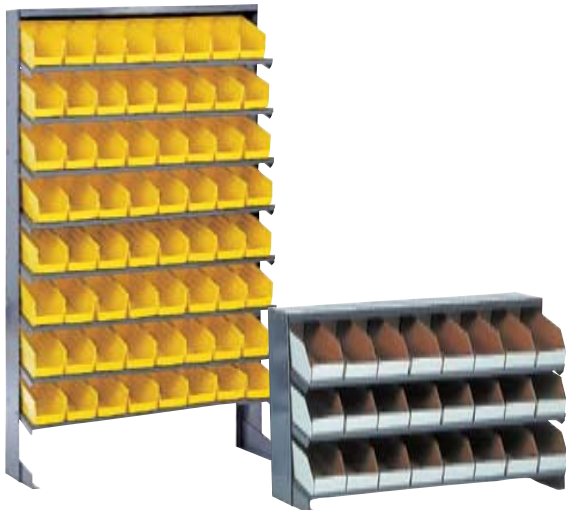

# MOBILE SHELVING W/PLASTIC OR CORRUGATED BINS

- Complete with either plastic or corrugated bins.
- Available as either single sided or double sided units.
- Allows easy transport of bins to work areas.
- Heavy duty mobile shelf carts.

## PICK RACKS

These highly functional pick racks feature angled shelves for easy visibility and quick access to parts and supplies. Available with extremely durable plastic (polypropylene) or corrugated storage bins that are ideal for organizing small parts. Units are 12" deep and are available with either 4", 6", or 8" wide bins. Bench Rack dimensions: 34"W x 12"D x 23"H. Floor Rack dimensions: 34"W x 12"D x 61"H.