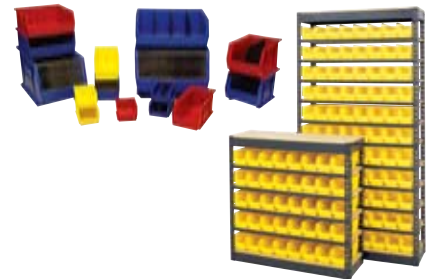

# CORRUGATED BINS

An economical way to store and organize small or loose parts. These rugged bins are constructed of 200 lb. test corrugated board. The bins fold together quickly and are ready for use in seconds. Sold 100 bins per carton only.

| BIN SIZE W X D X H                         | # OF BINS | w/ Plastic Bins | w/ Corrugated Bins |
|--|-----------|-----------------|--------------------|
|  |           | MODEL NUMBER    | MODEL NUMBER       |
| Bench Rack                                 |           |                 |                    |
| 4" x 11 <sup>1</sup> / <sub>2</sub> " x 4" | 24        | PRB-SB4         | PRB-CB4            |
| 6" x 11 <sup>1</sup> / <sub>2</sub> " x 4" | 15        | PRB-SB6         | PRB-CB6            |
| 8" x 11 <sup>1</sup> / <sub>2</sub> " x 4" | 12        | PRB-SB8         | PRB-CB8            |
| Rack Only                                  | N/A       | 235-PRB1        |                    |

**Boltless Shelving**

**Pallet Rack**

**Cantilever Rack**

**FastRak Bulk Shelving**

**Wire Shelving**

**Archive Shelving**

**Workbenches & Packing Tables**

**Carts & Trucks**

**Bins & Boxes**

**Heavy Duty Racks**

For more information, please contact the approved dealer or distributor below.

**Distributed By:**

Blank area for distributor information.